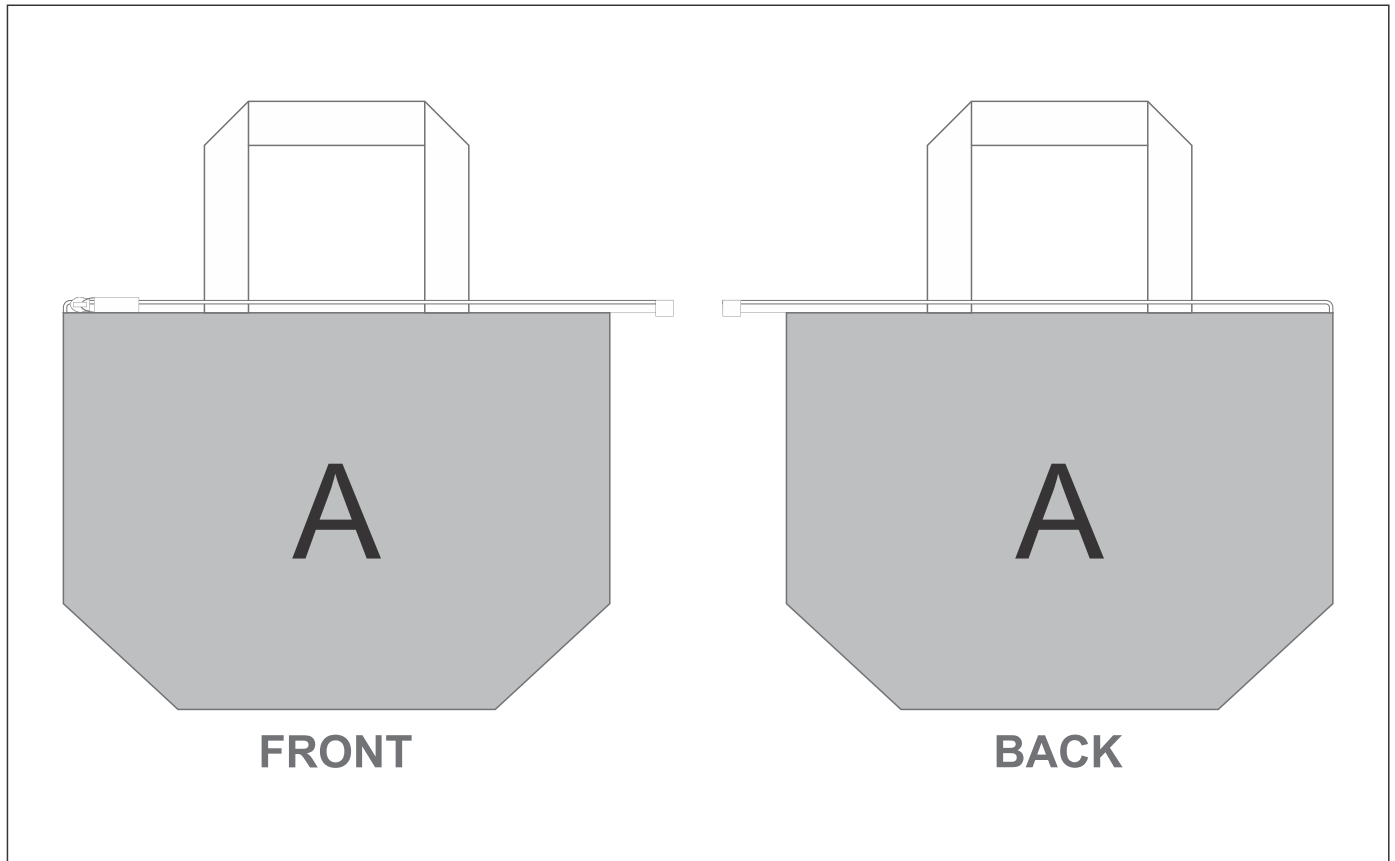

SG-HP-119-G

PPS Hoppla Sutherland Lunch Cooler

Need to know:

- Includes 1-Position Sublimation (setup fees apply)
- **Please Note: We cannot guarantee 100% logo Alignment on all Brandable Panels.**

Branding Options:

Position A

1. Custom Sublimation A (CPSUB-A)
Full Colour
Size: 345mm wide x 610mm high